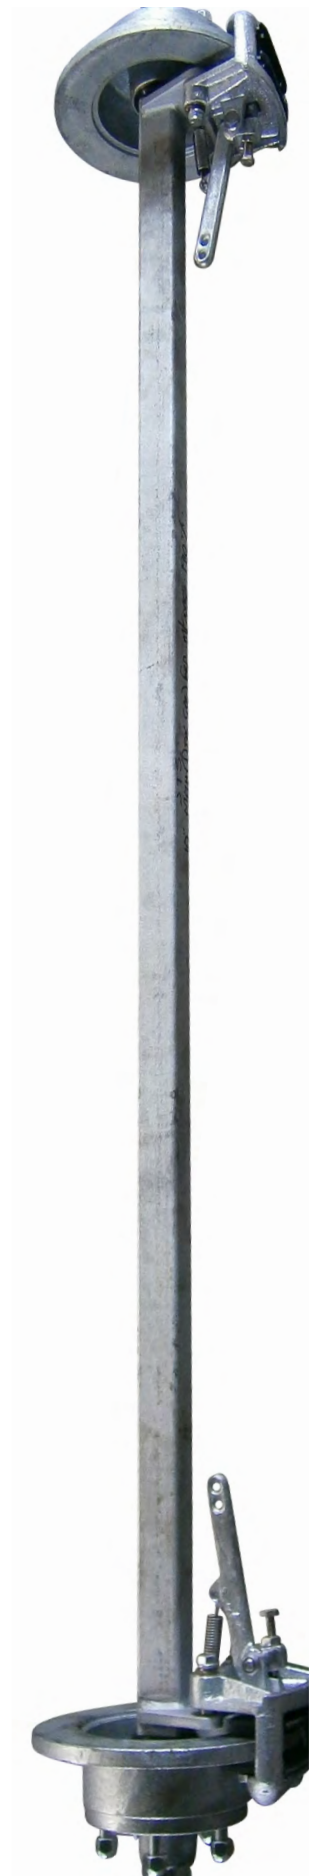

Part No.	Description	Price

1916/s	50mm Rnd Para 10" Elect Drum Axle	581.90
1916/o	50mm Sq Para 10" Elect O/lay Axle	769.80
1916/d	50mm Sq Para 10" Elect Drop Axle	834.60
1937/s	45mm Sq Paralell 12" Elect Drum Axle	801.15
1937/o	45mm Sq Para 12" Elect O/lay Axle	889.00
1937/d	45mm Sq Para 12" Elect Drop Axle	998.95
1938/s	50mm Sq Paralell 12" Elect Drum Axle	822.50
1938/o	50mm Sq Para 12" Elect O/lay Axle	910.60
1938/d	50mm Sq Para 12" Elect Drop Axle	1020.55
1917/s	56mm Rnd Dex 12" Elect Drum Axle	800.90
1917/o	50mm Sq Dex 12" Elect O/lay Axle	889.00
1917/d	50mm Sq Dex 12" Elect Drop Axle	998.95
1918/s	50mm Rnd M/T 12" Mech Disk Axle	844.15
1918/o	50mm Sq M/T 12" Mech O/lay Axle	917.55
1918/d	50mm Sq M/T 12" Mech Drop Axle	1052.35
1919/s	50mm Sq M/T 12" Hyd Disk Axle	925.75
1919/o	50mm Sq M/T 12" Hyd O/lay Axle	1038.00
1919/d	50mm Sq M/T 12" Hyd Drop Axle	1134.00
1922/s	39mm Rnd 10" Mech Disk Axle	386.45
1923/s	39mm Rnd 10" Hydraulic Disk Axle	546.90
1924/s	40mm Sq 10" Mech Disk Axle	418.40
1924/o	40mm Sq 10" Mech O/lay Axle	486.00
1924/d	40mm Sq 10" Mech Drop Axle	555.55
1925/s	40mm Sq 10" Hydraulic Disk Axle	596.55
1925/o	40mm Sq 10" Hyd O/lay Axle	661.35
1925/d	40mm Sq 10" Hyd Drop Axle	743.65
1926/s	45mm Sq 10" Mech Disk Axle	469.75
1926/o	45mm Sq 10" Mech O/lay Axle	522.00
1926/d	45mm Sq 10" Mech Drop Axle	613.75
1927/s	45mm Sq 10" Hydraulic Disk Axle	607.80
1927/o	45mm Sq 10" Hyd O/lay Axle	677.15
1927/d	45mm Sq 10" Hyd Drop Axle	757.90