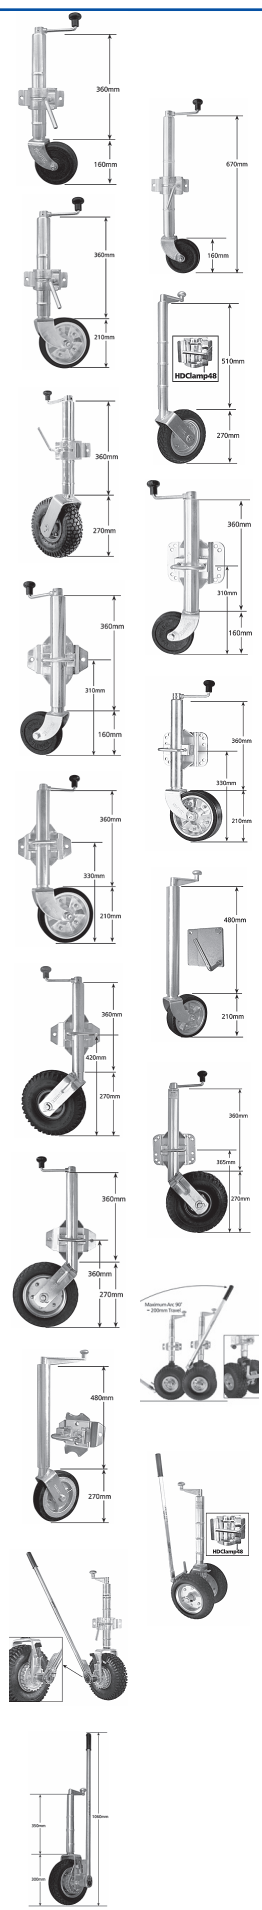

Part No.	Description	Price
----------	-------------	-------

3101	6" Jockey Wheel with Clamp	37.50
31016eco	6" Jockey Wheel with Clamp	32.40
3102	6" Jockey Wheel & Clamp Long Reach	47.40
3101b	8" Jockey Wheel with Clamp	76.95
3102a	8" Jockey Wheel & Clamp Long Reach	89.45
3203	10" Pnuematic Jockey Wheel & Clamp	74.50
3204	10" Pnu Jockey Wheel & Clamp Long Reach	93.20
3202a	10" Solid Pnu Jockey Wheel NO Clamp Long	118.20
3103	6" Jockey Wheel swing up	45.88
31036eco	6" Jockey Wheel Swing up economy	41.20
31036ecoub	6" Jockey Wheel Swing up Multi Fit	41.20
3103m	6" Jockey wheel Swing up Multi Fit	47.50
3101c	8" Jockey Wheel Swing up	69.60
31018eco	8" Jockey Wheel Swing up economy	60.05
3101m	8" Jockey Wheel Swing up Multi Fit	71.90
31018sw	8" Jockey Wheel Side Wind	108.05
3203a	8" Heavy Duty Jockey with Swivel Brkt (1ton)	136.50
3206	10" Pnu Jockey Wheel Swing up	79.65
3206m	10" Pnu Jockey Wheel swing up Multi Fit	90.00
3206a	10" Solid Pnu Jockey Wheel Swing up	97.00
3206am	10" Solid Pnu Jockey Wheel Swing up Multi	97.00
3206eco	10" Solid Pnu Jockey Wheel Swing up Eco	113.76
3206sw	10" Solid Pnu Side Wind Jockey Wheel	110.00
3201	10" Extra H/Duty 1ton Jockey (swing up sepearate)	181.20
3201sw	10" Extra H/Duty 1ton Jockey Side Wind	183.45
3201a	10" Extra H?Duty 1ton Jockey (no clamp)	166.25
3205	Easy Mover Jockey Wheel with Clamp	208.85
3205a	Easy Mover Jockey Wheel with Clamp Double Pnuematic Wheels	322.40
3205b	Easy Mover Jockey Wheel with Clamp Solid Pnu Wheel	229.70
3205c	Easy Mover Jockey Wheel with Clamp Double Solid Pnu Wheels	362.80