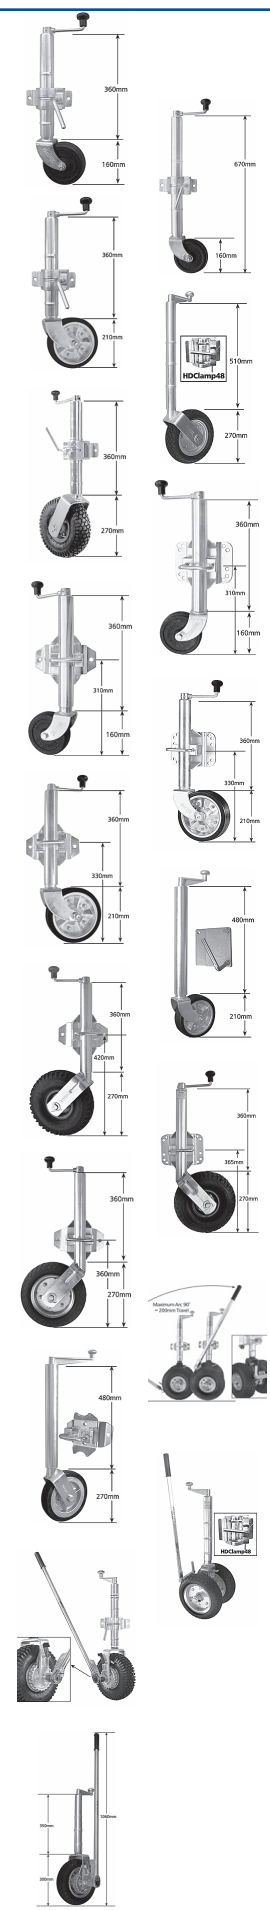

Part No.	Description	Price
----------	-------------	-------

3101	6" Jockey Wheel with Clamp	37.50
31016eco	6" Jockey Wheel with Clamp	32.40
3102	6" Jockey Wheel & Clamp Long Reach	47.40
3101b	8" Jockey Wheel with Clamp	76.95
3102a	8" Jockey Wheel & Clamp Long Reach	89.45
3203	10" Pnuematic Jockey Wheel & Clamp	74.50
3204	10" Pnu Jockey Wheel & Clamp Long Reach	93.20
3202a	10" Solid Pnu Jockey Wheel NO Clamp Long	118.20
3103	6" Jockey Wheel swing up	43.60
31036eco	6" Jockey Wheel Swing up economy	41.20
31036ecoub	6" Jockey Wheel Swing up Multi Fit	41.20
3103m	6" Jockey wheel Swing up Multi Fit	47.50
3101c	8" Jockey Wheel Swing up	69.60
31018eco	8" Jockey Wheel Swing up economy	60.05
3101m	8" Jockey Wheel Swing up Multi Fit	71.90
31018sw	8" Jockey Wheel Side Wind	108.05
3203a	8" Heavy Duty Jockey with Swivel Brkt (1ton)	136.50
3206	10" Pnu Jockey Wheel Swing up	79.65
3206m	10" Pnu Jockey Wheel swing up Multi Fit	90.00
3206a	10" Solid Pnu Jockey Wheel Swing up	97.00
3206am	10" Solid Pnu Jockey Wheel Swing up Multi	97.00
3206eco	10" Solid Pnu Jockey Wheel Swing up Eco	92.00
3206sw	10" Solid Pnu Side Wind Jockey Wheel	110.00
3201	10" Extra H/Duty 1ton Jockey (swing up sepearate)	181.20
3201sw	10" Extra H/Duty 1ton Jockey Side Wind	183.45
3201a	10" Extra H?Duty 1ton Jockey (no clamp)	166.25
3205	Easy Mover Jockey Wheel with Clamp	208.85
3205a	Easy Mover Jockey Wheel with Clamp Double Pnuematic Wheels	322.40
3205b	Easy Mover Jockey Wheel with Clamp Solid Pnu Wheel	229.70
3205c	Easy Mover Jockey Wheel with Clamp Double Solid Pnu Wheels	362.80